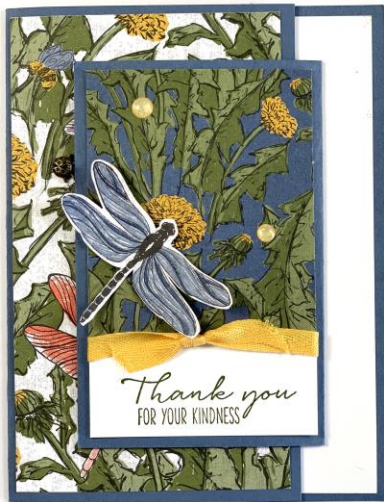

Dandy Dragonfly: Joy Fold Card

All supplies from 2020-2021 Stampin' Up! Catalogs

(inside, right side fold)

Stamp Sets

- Dragonfly Garden

Ink/Markers

- Mossy Meadow Ink Pad

Accessories

- Dimensionals & Mini glue Dots
- Ladybug Trinkets
- Bumblebee 2020-2022 In Color Ribbon
- Wink of Stella glitter pen
- Gold Glitter Enamel Dots

Cardstock/Papers

- Whisper White Card Stock
- Dandy Garden 6x6 Designer Series Paper
- Misty Moonlight Card Stock

Cutting Measurements (CS = Cardstock, DSP = Designer Series Paper)

Misty Moonlight CS: 5-1/2" x 7-1/2", score in landscape position at 3-1/4" for a side fold card. Smaller card is 4-1/4" x 5-1/2", scored in landscape position at 2-3/4" for a right side folding card.

DSP: 3" x 5-1/4" for large panel. 2-1/2" x 3" for smaller panel.

Whisper White CS: 4" x 5-1/4" for inside card. Two pieces 2-1/2" x 4" for small card layers.

Ribbon: two pieces, 3-1/2" each.